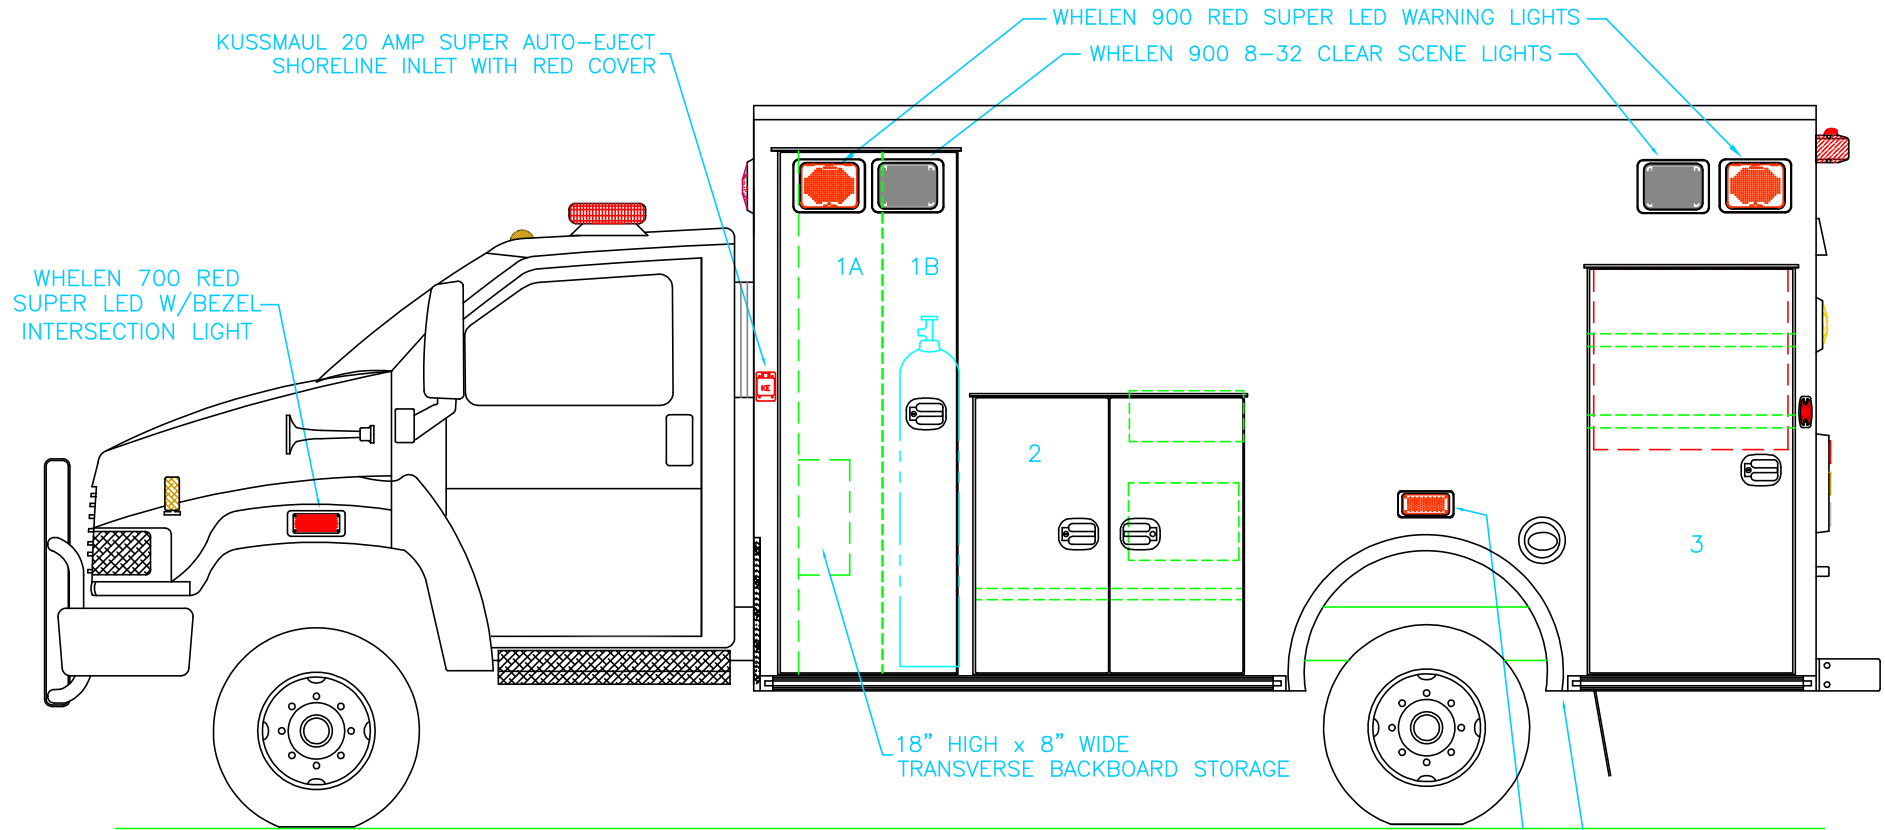

OVERALL HEIGHT = 113"
 OVERALL LENGTH = 289"
 MODULE LENGTH = 166"

COMPARTMENT

O.S.S #1

CLEAR OPENING: 80.25h x 24.25w
 INSIDE DIM'S 1A: 81.00h x 16.00w x 20.25d
 TRANSVERSE BACKBOARD STORAGE
 INSIDE DIM'S 1B: 81.00h x 13.50w x 12.00d
 OXYGEN CYLINDER STORAGE

O.S.S #2

CLEAR OPENING: 42.00h x 37.25w
 INSIDE DIM'S.: 45.00h x 42.50w x 20.25d
 (1) ONE ADJUSTABLE SHELF

O.S.S #3

CLEAR OPENING: 62.00h x 28.75w
 INSIDE DIM'S.: 63.75h x 32.75w x 20.25d
 INSIDE/OUTSIDE ACCESS
 (2) TWO ADJUSTABLE SHELVES

DIMENSIONS ARE NOMINAL

GLENWOOD SPRINGS

2007 STREETSIDE EXTERIOR VIEW
 CHIEF XL-III/C-4500 4x4 PRESTIGE PACKAGE

DATE: 30 AUG 07	
DWG. GLF	REV. NR

DRAWING NO.

GS-3

1:30