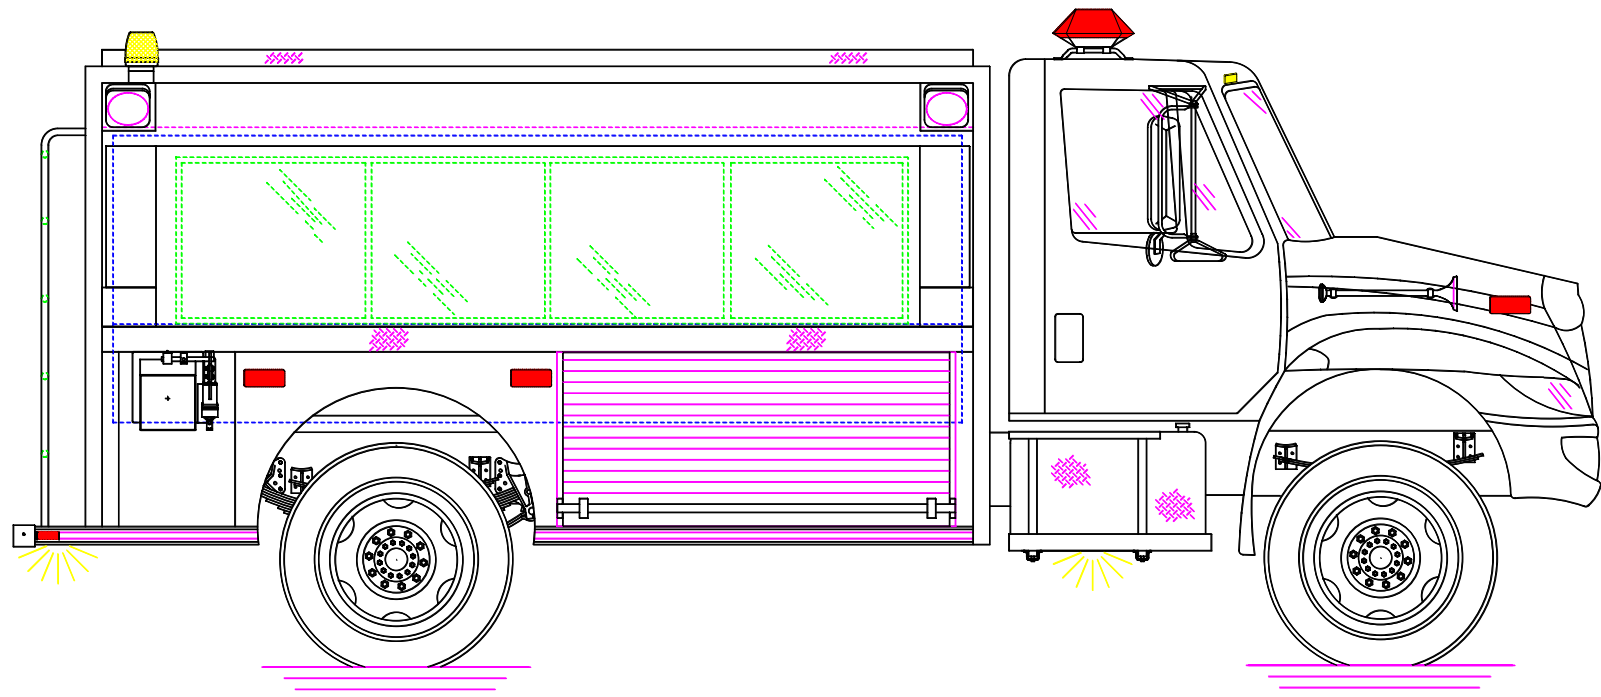

APPROVED BY:

- NOTE: TANK CAP- 1800 GAL POLYPROPYLENE
- PORTA-TANK CAP- 2100 GALLONS
- PUMP CAP- 500 GPM HALE
- DIMENSIONS SHOWN ARE APPROXIMATE AND ARE SUBJECT TO MINOR DEVIATIONS DURING CONSTRUCTION
- NOT ALL ITEMS IN SPECS ARE SHOWN ON THIS PRINT
- SPOT LIGHT- 2 ON REAR
- COMPARTMENT INTERIORS SPATTER PAINT
- SIDE PUMP PANEL STAINLESS STEEL
- NFPA UPPER LIGHT PACKAGE- CODE 3
- NFPA LOWER LIGHT PACKAGE- CODE 3
- ROLL UP DOOR EFFECTIVE OPENING- 3" NARROWER AND 5" SHORTER THAN ACTUAL OPENING IN BODY

NONE	MAXIMUM HEIGHT	DATE: 04-14-05	BY: BVZ
NONE	MAXIMUM LENGTH		REVISED: 07/14/05
95"	BODY WIDTH	CENTRAL	

rosenbauer
BLACK FOREST, CO
TANKER