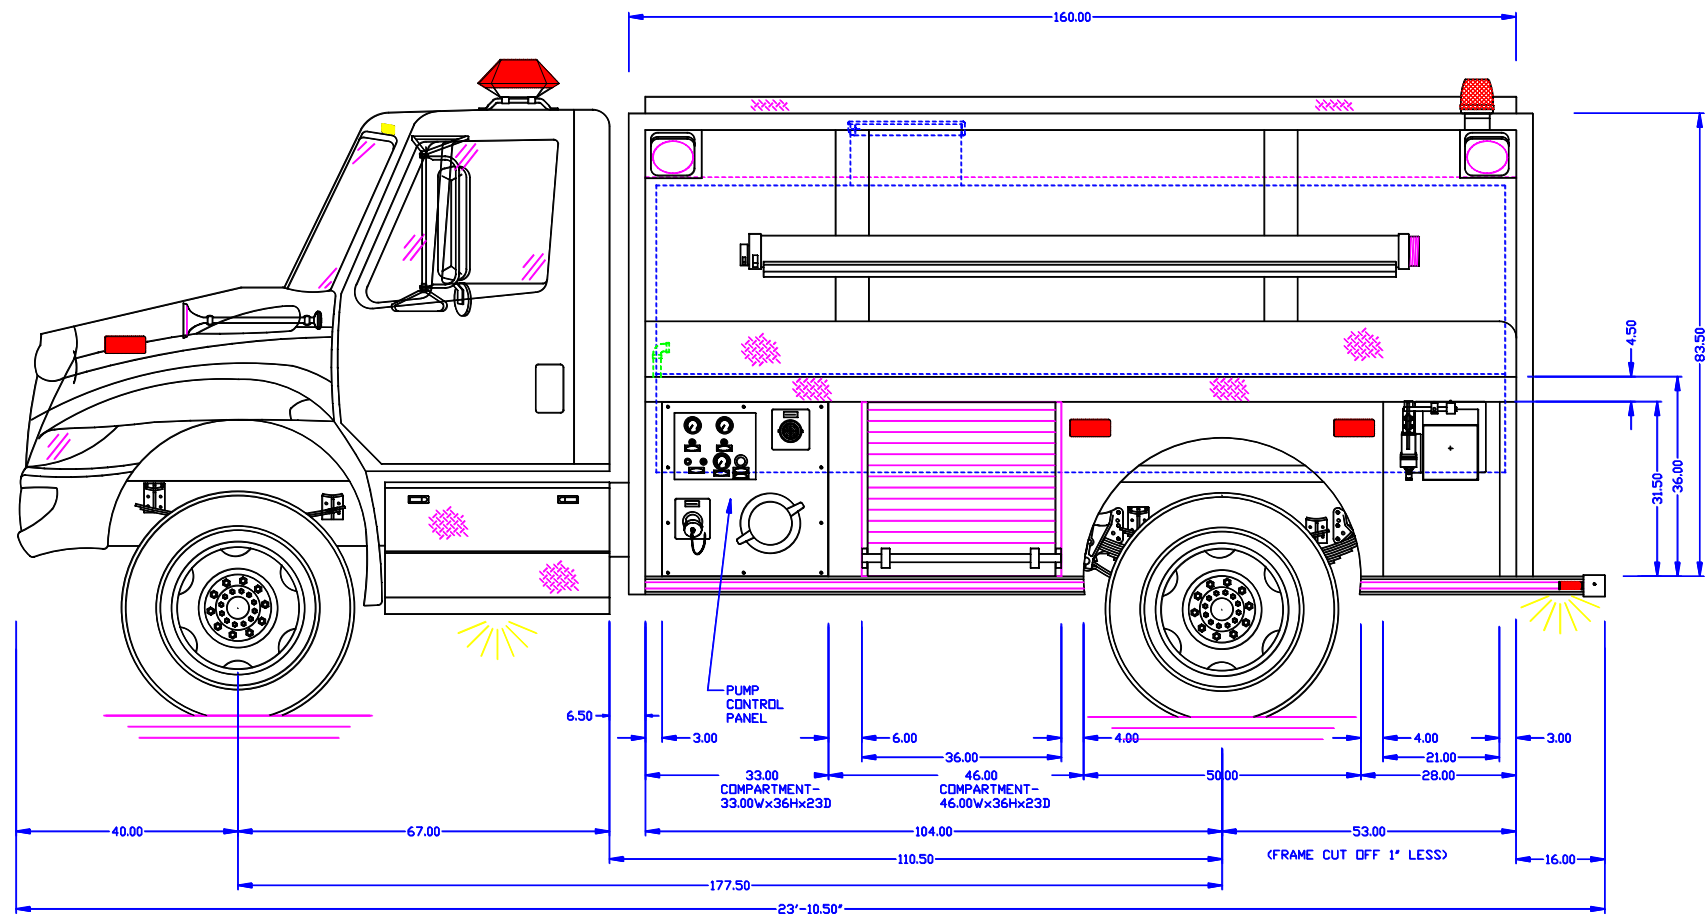

APPROVED BY:

- NOTE: TANK CAP- 1800 GAL POLYPROPYLENE
- PORTA-TANK CAP- 2100 GALLONS
- PUMP CAP- 500 GPM HALE
- DIMENSIONS SHOWN ARE APPROXIMATE AND ARE SUBJECT TO MINOR DEVIATIONS DURING CONSTRUCTION
- NOT ALL ITEMS IN SPECS ARE SHOWN ON THIS PRINT
- SPOT LIGHT- 2 ON REAR
- COMPARTMENT INTERIORS SPATTER PAINT
- SIDE PUMP PANEL STAINLESS STEEL
- NFPA UPPER LIGHT PACKAGE- CODE 3
- NFPA LOWER LIGHT PACKAGE- CODE 3
- ROLL UP DOOR EFFECTIVE OPENING- 3" NARROWER AND 5" SHORTER THAN ACTUAL OPENING IN BODY

NONE	MAXIMUM HEIGHT	DATE: 04-14-05	BY: BVZ
NONE	MAXIMUM LENGTH		REVISED: 07/14/05
95"	BODY WIDTH	CENTRAL	

rosenbauer
BLACK FOREST, CO
TANKER