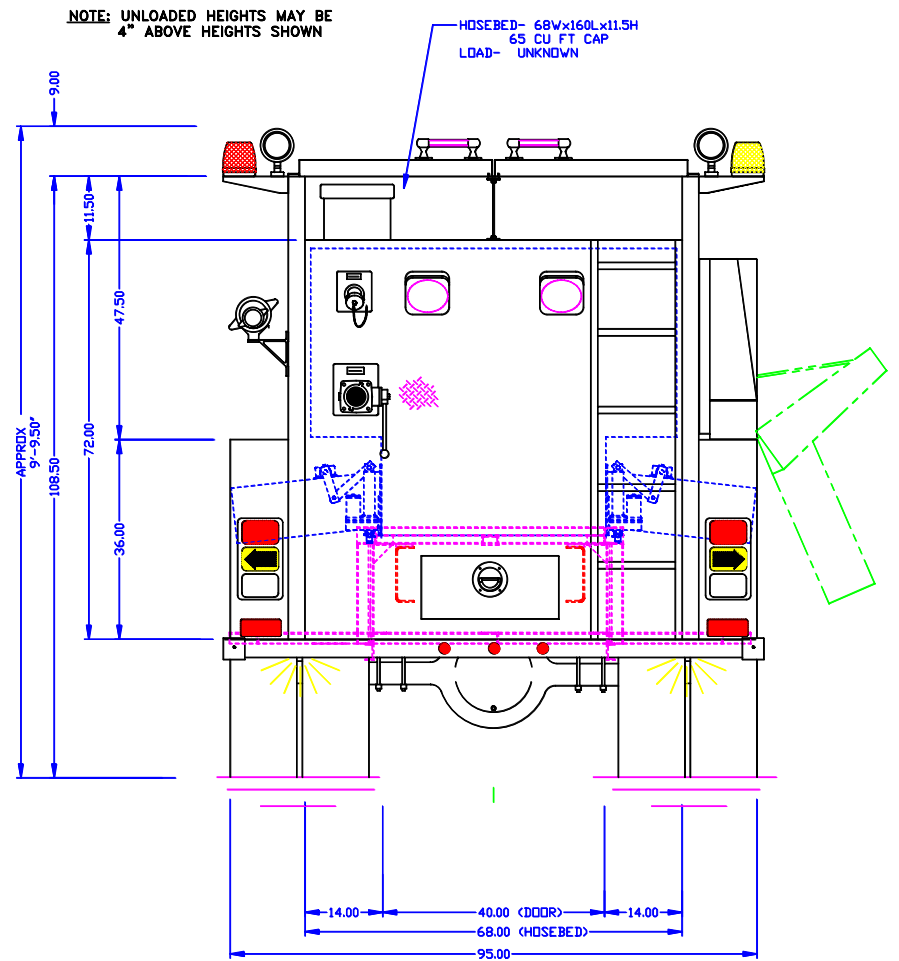

APPROVED BY:

- NOTE: TANK CAP- 1800 GAL POLYPROPYLENE
- PORTA-TANK CAP- 2100 GALLONS
- PUMP CAP- 500 GPM HALE
- DIMENSIONS SHOWN ARE APPROXIMATE AND ARE SUBJECT TO MINOR DEVIATIONS DURING CONSTRUCTION
- NOT ALL ITEMS IN SPECS ARE SHOWN ON THIS PRINT
- SPOT LIGHT- 2 ON REAR
- COMPARTMENT INTERIORS SPATTER PAINT
- SIDE PUMP PANEL STAINLESS STEEL
- NFPA UPPER LIGHT PACKAGE- CODE 3
- NFPA LOWER LIGHT PACKAGE- CODE 3
- ROLL UP DOOR EFFECTIVE OPENING- 3" NARROWER AND 5" SHORTER THAN ACTUAL OPENING IN BODY

NONE	MAXIMUM HEIGHT	DATE: 04-14-05	BY: BVZ
NONE	MAXIMUM LENGTH		REVISED: 07/14/05
95"	BODY WIDTH	CENTRAL	

rosenbauer
BLACK FOREST, CO
TANKER