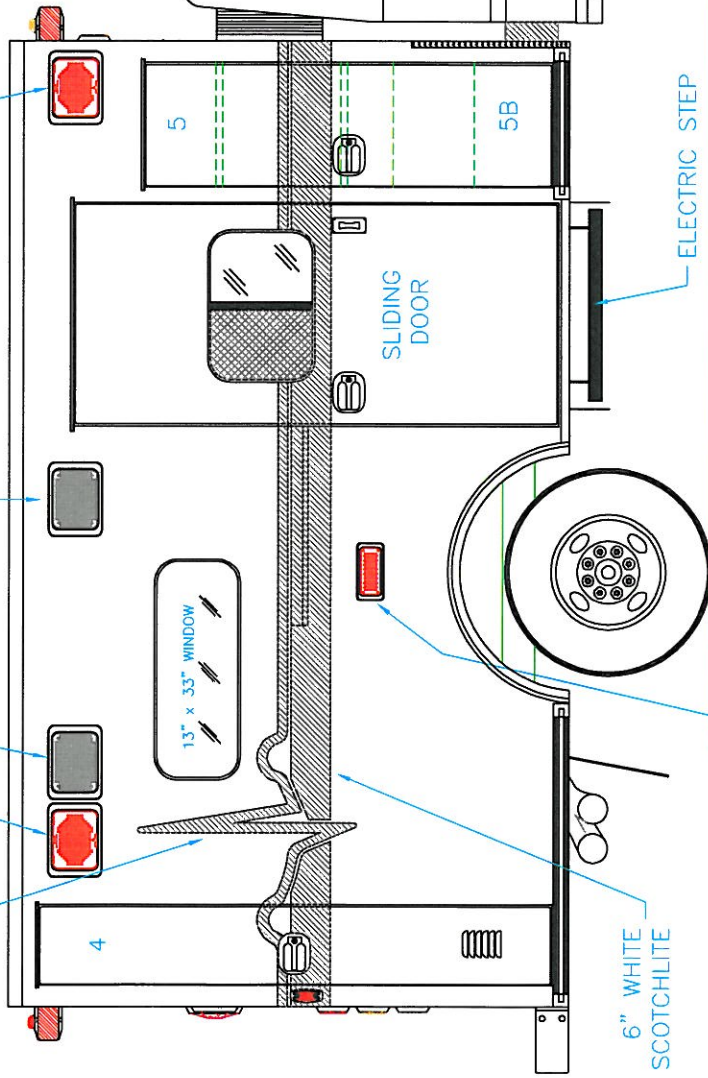

OVERALL HEIGHT = 107.50"
OVERALL LENGTH = 277"
MODULE LENGTH = 147"

WHITE
SCOTCHLITE
HEARTBEAT
STRIPE

WHELEN 900 RED SUPER LED WARNING LIGHTS
WHELEN 900 8-32 CLEAR SCENE LIGHTS

WHELEN 400 RED LED
INTERSECTION LIGHT

13" x 33" WINDOW

4

5

SLIDING
DOOR

5B

ELECTRIC STEP

6" WHITE
SCOTCHLITE

WHELEN 700
RED SUPER LED

TELLURIDE, CO

2007 CURBSIDE EXTERIOR VIEW
F-450 4x4 CHASSIS

DIMENSIONS ARE NOMINAL

DATE: 11 MAY 07
DWG. REV. GLF NR
1:28

DRAWING NO. TELLURIDE-4